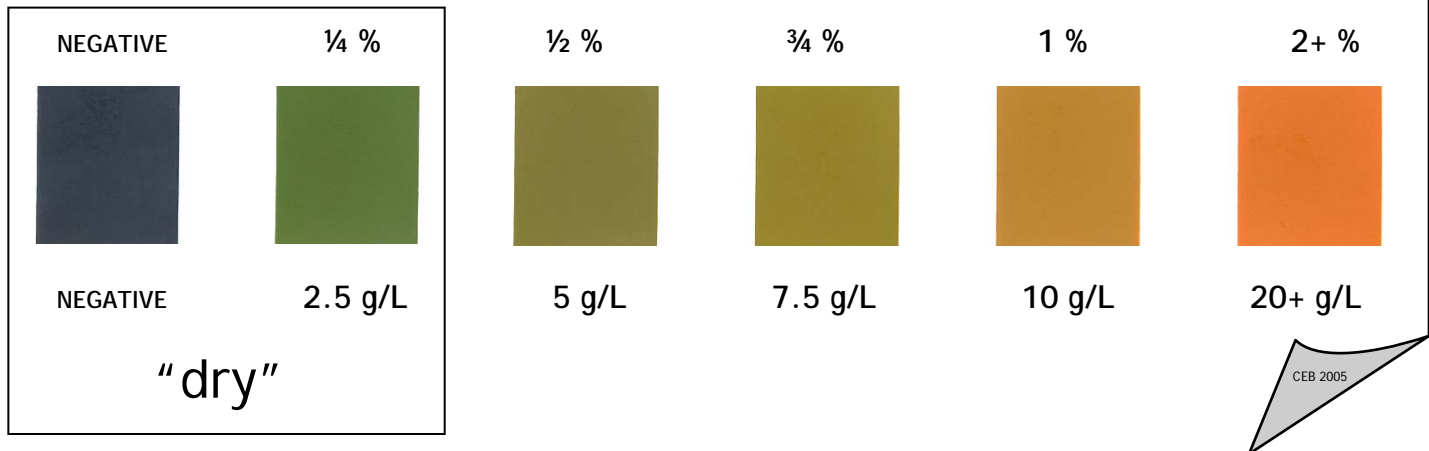

Residual Sugar in Wine

1 sugar test tablet + 10 drops of wine; read after 15 s

Residual Sugar in Wine

1 sugar test tablet + 10 drops of wine; read after 15 s